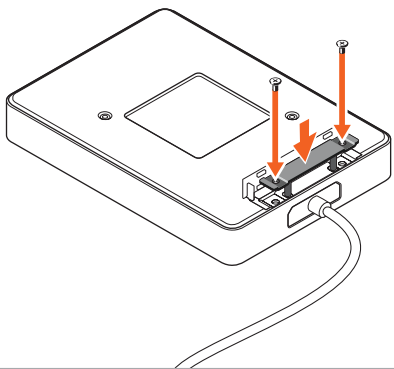

# DisplayPort over USB Type-C Dock Cable

WD15 and TB15