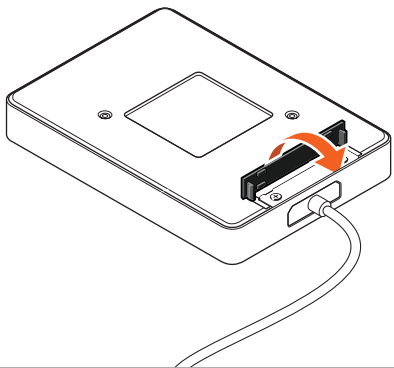

Installation Guide

6